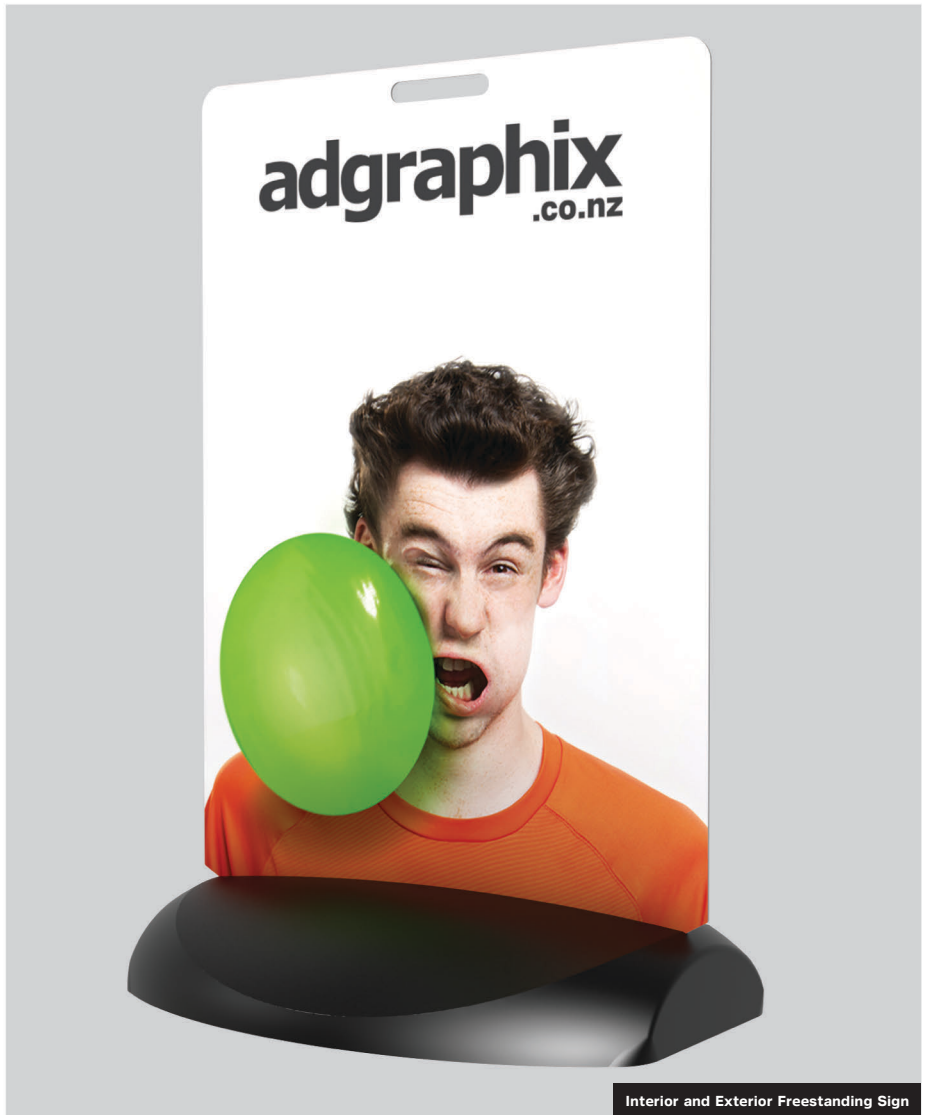

Ultra footpath sign

Fillable base for extra stability

Optional handle to assist with transportation

Interior and Exterior Freestanding Sign

Base Colours:

Description

Ultra is the ultimate sign base. This elegant display is constructed from maintenance free materials and has a minimalist footprint.

Bases can be weighted for additional stability in windy environments. Optional wheels can be added to one end to assist with transportation.

The powder coated aluminium blade locks in place and is available with or without a carry handle. Base available with moulded logo's on request.