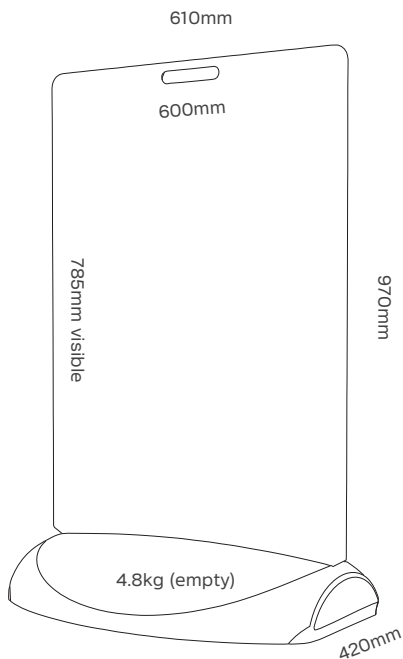

Ultra footpath sign

Fillable base for extra stability

Optional handle to assist with transportation

Interior and Exterior Freestanding Sign

Base Colours:

Description

Ultra is the ultimate sign base. This elegant display is constructed from maintenance free materials and has a minimalist footprint.

Bases can be weighted for additional stability in windy environments. Optional wheels can be added to one end to assist with transportation.

The powder coated aluminium blade locks in place and is available with or without a carry handle. Base available with moulded logo's on request.