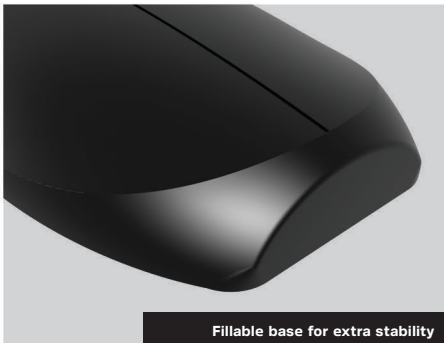

Ultra footpath sign

Fillable base for extra stability

Optional handle to assist with transportation

Interior and Exterior Freestanding Sign

Base Colours:

Description

Ultra is the ultimate sign base. This elegant display is constructed from maintenance free materials and has a minimalist footprint.

Bases can be weighted for additional stability in windy environments. Optional wheels can be added to one end to assist with transportation.

The powder coated aluminium blade locks in place and is available with or without a carry handle. Base available with moulded logo's on request.